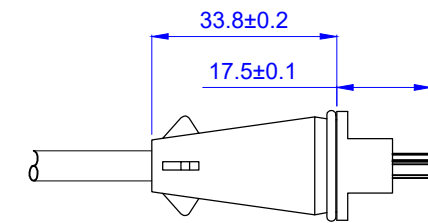

ROHS Compliant

DATE	2023/12/27
Revision	C

PCHYSICAL CHARACTERISTICS
 OPERATING TEMPERATURE RANGE : -24°C TO 85°C
 HUMIDITY : 10%-90%RH.

ELECTRIC TESTING
 100% OPEN & SHORT TESTING.
 INULATION RESISTANCE : 20 MΩ.
 CONDUCTOR RESISTANCE : 3 Ω.
 VOLTAGE : 300V DC/0.1S.

NOTE
 HDMI 2.0

IP68
 ACCORDING TO IEC 60529
 Degrees of Protection Provided by Enclosures
 6:Dust-tight
 8:Protected from immersion in water for 60 minutes
 at a depth of 1.5 meter.

CONNECTION

MATERIAL

CABLE SPEC	HDMI CABLE {(30AWGx2C+EAM)x5P+30AWGx4C}+AL/MY+Braid
HOOD	PVC 60P,UL94V-0
DUSTPROOF CAP	PVC, BLACK
SCREW	PVC, BLACK
O-RING	EPDM RUBBER, BLACK