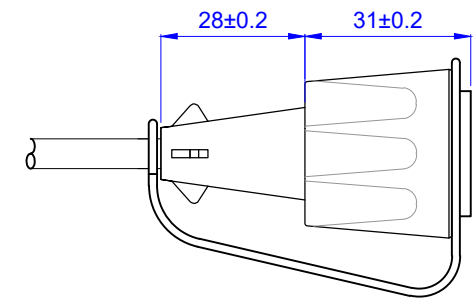

ROHS Compliant

DATE	2023/12/27
Revision	C

PCHYSICAL CHARACTERISTICS
 OPERATING TEMPERATURE RANGE : -24°C TO 85°C
 HUMIDITY : 10%-90%RH.

ELECTRIC TESTING
 100% OPEN & SHORT TESTING.
 INULATION RESISTANCE : 20 MΩ.
 CONDUCTOR RESISTANCE : 3 Ω.
 VOLTAGE : 300V DC/0.1S.

NOTE
 HDMI 2.0

IP68
 ACCORDING TO IEC 60529
 Degrees of Protection Provided by Enclosures
 6:Dust-tight
 8:Protected from immersion in water for 60 minutes
 at a depth of 1.5 meter.

CONNECTION

MATERIAL

CABLE SPEC	HDMI CABLE {(30AWGx2C+EAM)x5P+30AWGx4C}+AL/MY+Braid
HOOD	PVC 60P,UL94V-0
DUSTPROOF CAP	PVC, BLACK
SCREW	PVC, BLACK
O-RING	EPDM RUBBER, BLACK

P/NO. SY-HDMI-X-BK-WP

ITEM.	CO. SY	S/N. SY-HDMI-X-BK-WP
DR.	APPD. Sweet 2023/12/27	CHKD.

Shiunn Yang Ent.Co.Ltd.
 TEL: 29089890 <REP>
 FAX: 29088679

FILE. SY-HDMI-X-BK-WP
SCALE /
UNIT mm SIZE A4

REV.	DESCRIPTION	ENG.	APPROVAL
1			