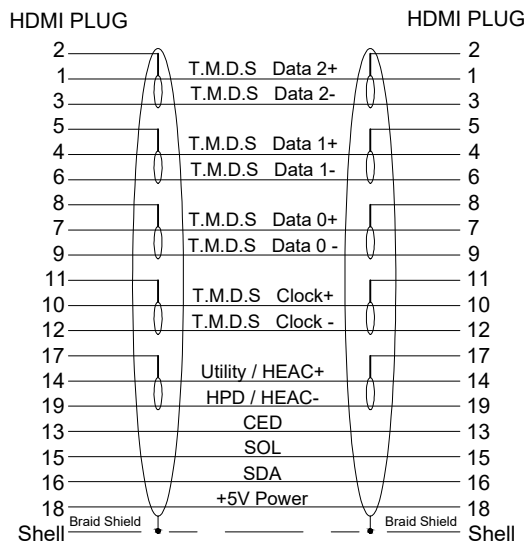

ROHS Compliant

DATE	2023/12/27
Revision	C

PCHYSICAL CHARACTERISTICS
 OPERATING TEMPERATURE RANGE : -24°C TO 85°C
 HUMIDITY : 10%-90%RH.

ELECTRIC TESTING
 100% OPEN & SHORT TESTING.
 INULATION RESISTANCE : 20 MΩ.
 CONDUCTOR RESISTANCE : 3 Ω.
 VOLTAGE : 300V DC/0.1S.

NOTE
 HDMI 2.0

IP68
 ACCORDING TO IEC 60529
 Degrees of Protection Provided by Enclosures
 6:Dust-tight
 8:Protected from immersion in water for 60 minutes
 at a depth of 1.5 meter.

CONNECTION

MATERIAL

CABLE SPEC	HDMI CABLE {(30AWGx2C+EAM)x5P+30AWGx4C}+AL/MY+Braid
HOOD	PVC 60P,UL94V-0
DUSTPROOF CAP	PVC, BLACK
SCREW	PVC, BLACK
O-RING	EPDM RUBBER, BLACK