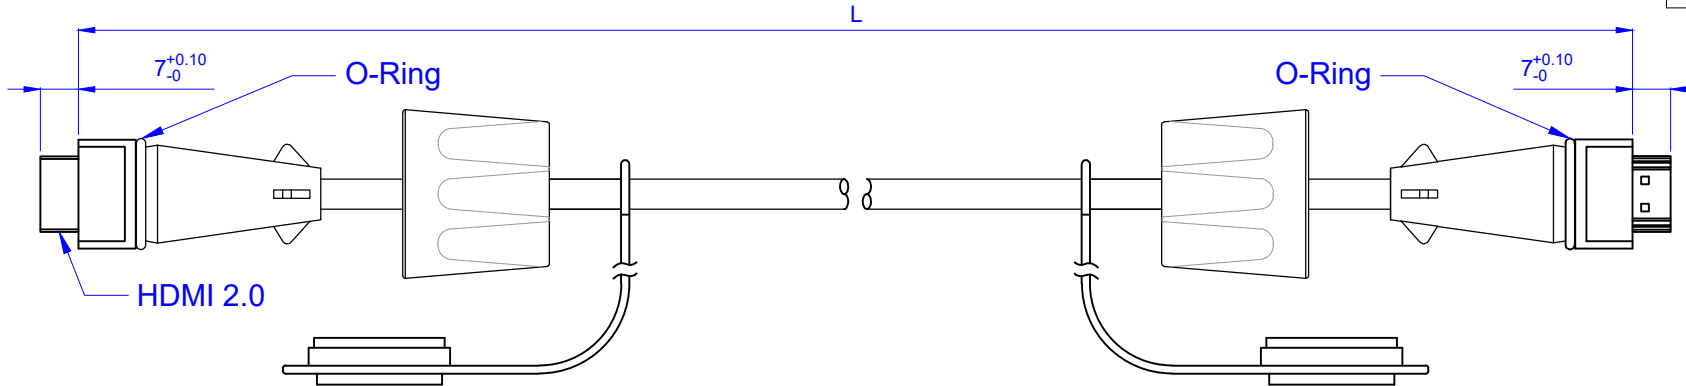

ROHS Compliant

DATE	2023/12/27
Revision	C

PCHYSICAL CHARACTERISTICS
 OPERATING TEMPERATURE RANGE : -24°C TO 85°C
 HUMIDITY : 10%-90%RH.

ELECTRIC TESTING
 100% OPEN & SHORT TESTING.
 INULATION RESISTANCE : 20 MΩ.
 CONDUCTOR RESISTANCE : 3 Ω.
 VOLTAGE : 300V DC/0.1S.

NOTE
 HDMI 2.0

IP68
 ACCORDING TO IEC 60529
 Degrees of Protection Provided by Enclosures
 6:Dust-tight
 8:Protected from immersion in water for 60 minutes
 at a depth of 1.5 meter.

CONNECTION

MATERIAL

CABLE SPEC	HDMI CABLE {(30AWGx2C+EAM)x5P+30AWGx4C}+AL/MY+Braid
HOOD	PVC 60P,UL94V-0
DUSTPROOF CAP	PVC, BLACK
SCREW	PVC, BLACK
O-RING	EPDM RUBBER, BLACK